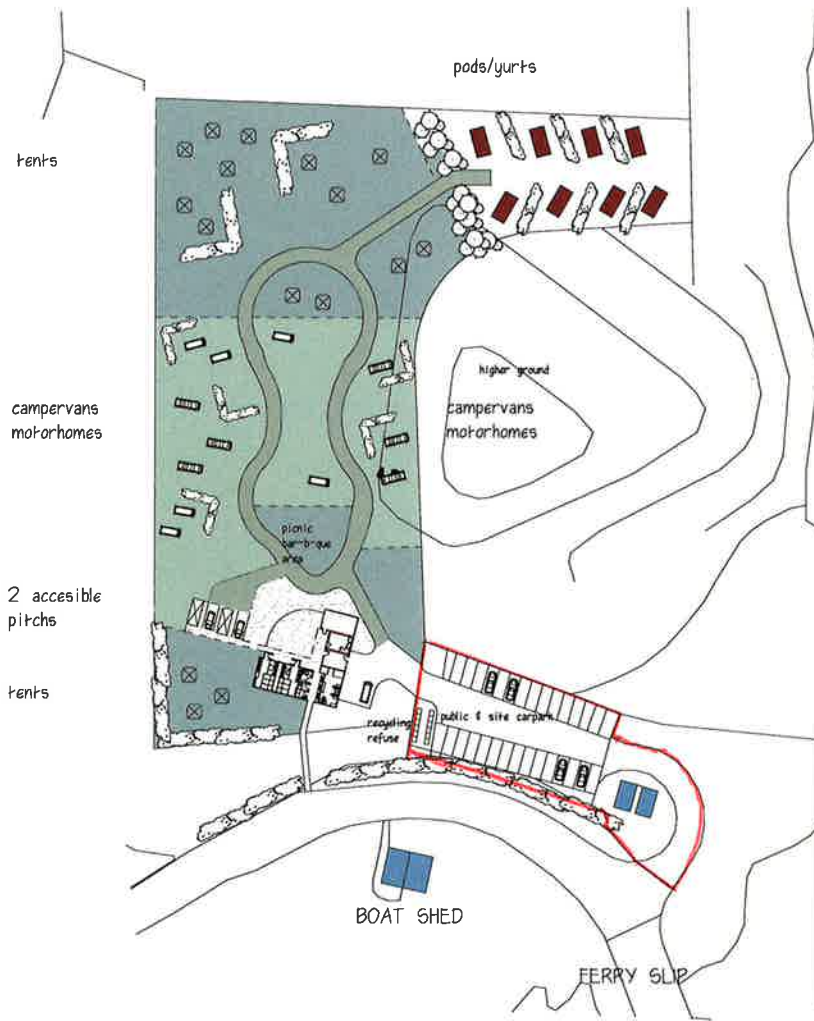

SITE PLAN  
scale 1:750

shauna cameron architect ltd		
selma church	benderloch	oban pa37 lqg
01833 720213	shauna.cameron@argyllarchitects.co.uk	
client:	IGHT	
project:	Campsite Ardmish Isle of Gigha	
title:	SITE PLAN	
drw no:	15.04.0k1	scale: 1:750 @A3 date: 03.15
rev	description	date
Notes: do not scale drawings use given dimensions only dimensions to be confirmed prior to commencing building works or manufacture of components all deviations to the approved plans to be reported to the architect and agreed in writing		